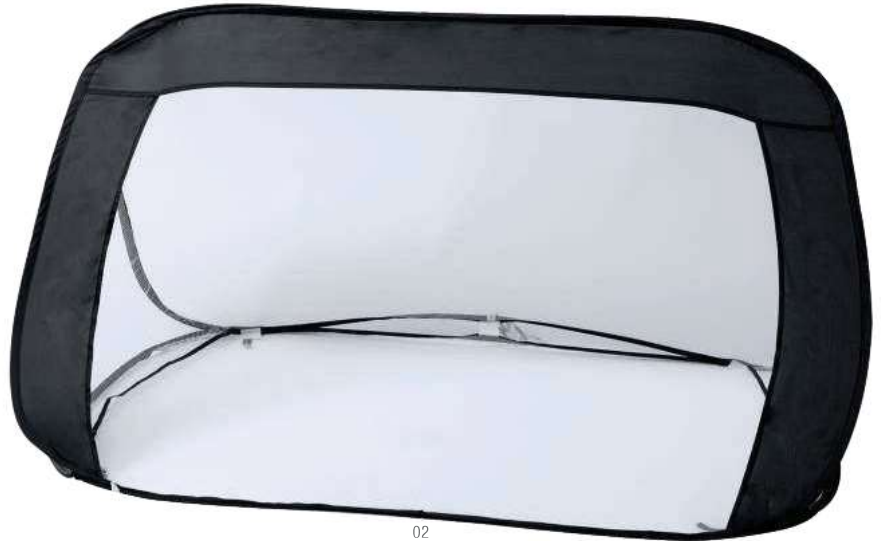

02

Zubigol 3115

Portería. Nylon. Plegable. Funda Poliéster.

Baliza. Nylon. Dobrável. Bolsa Poliéster.

Goal Post. Nylon. Foldable. Polyester Pouch.

141 x 80 x 80 cm 20 Print Code: N1(8)