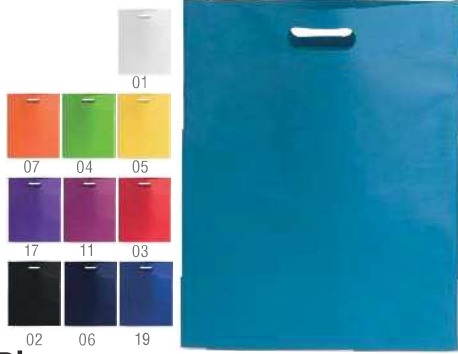

386

BAGS

Blaster 3200

21

Bolsa, Non-Woven.
Saco, Non-Woven.
Bag, Non-Woven.

34 x 43 cm 400 / 20 Print Code: F(1)