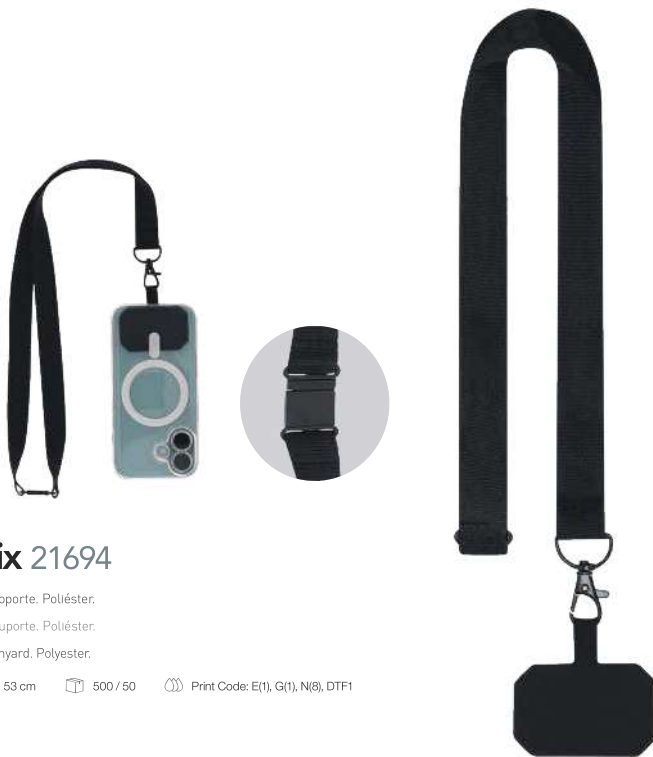

Sailix 21694

Lanyard Soporte. Poliéster.
Lanyard Suporte. Poliéster.
Holder Lanyard. Polyester.

5.8 x 53 cm 500 / 50 Print Code: E(1), G(1), N(8), DTF1