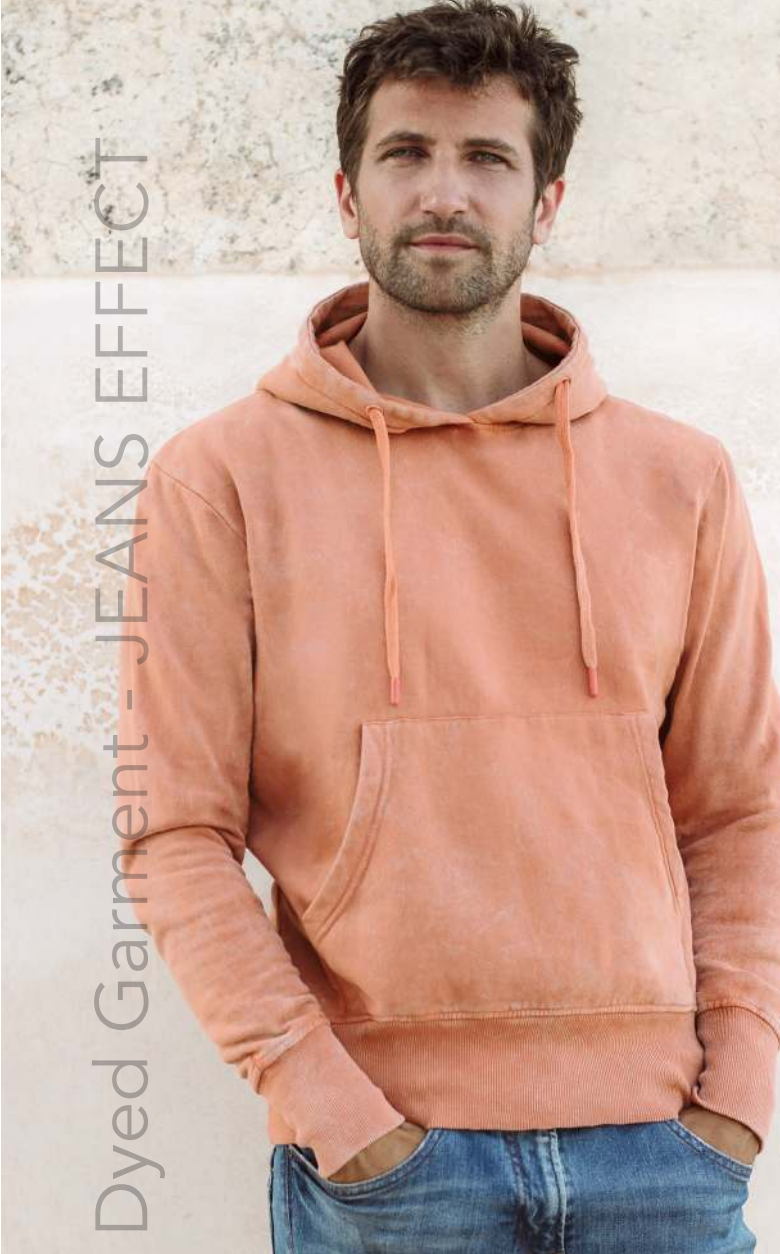

Shorts. 100% Polyester 145 g/ m2. Breathable.

☞ 8-10, 12-14, S, M, L, XL ☞ 100 / 10 ☞ Print Code: F(6), N(8), O, P, R

02

Dyed Garment - JEANS EFFECT

1117

Lightweight & Comfortable makito

227

08