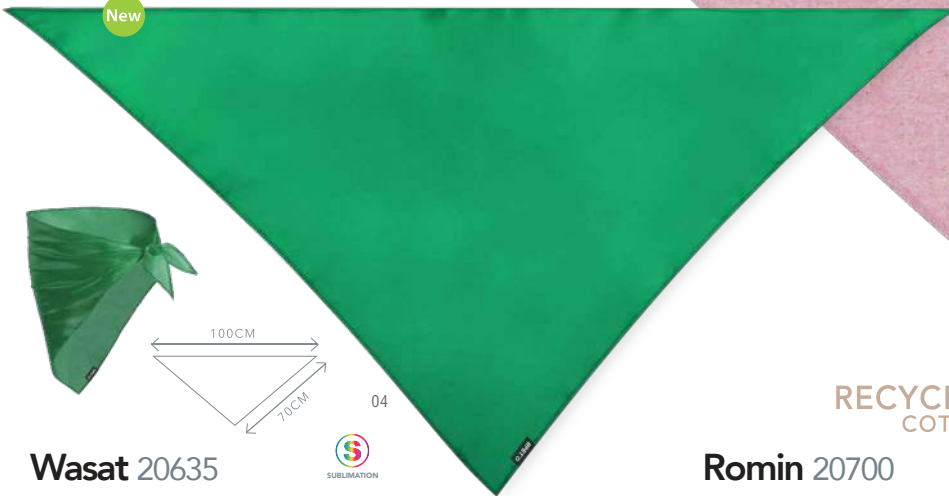

# neckerchief

RECYCLED COTTON 

RPET 

RPET 

New

22

New

04