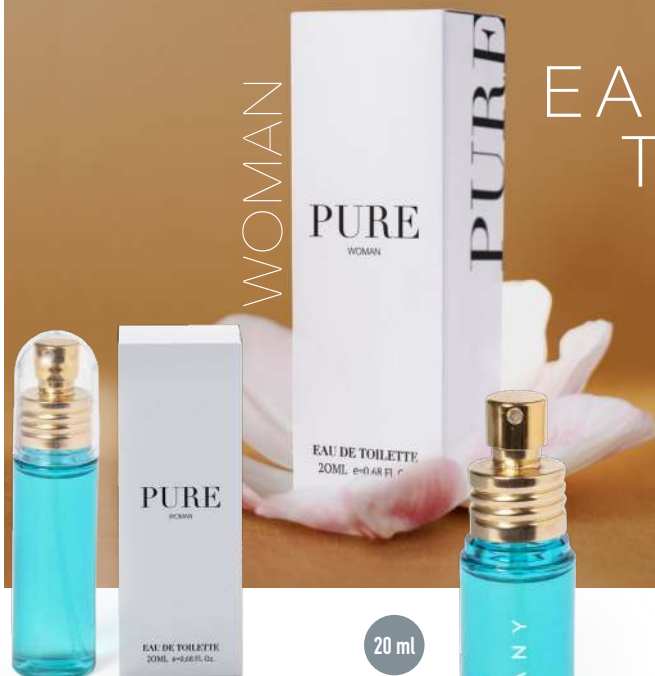

20 ml

Steclers 2718

Eau de Toilette Mujer. 20 ml. Rellenable.

Eau de Toilette Mulher. 20 ml. Recarregável.

Eau de Toilette for Women. 20 ml. Refillable.

📏 Ø 2.5 x 10.5 cm 📦 100 🖨️ Print Code: E(1)

EAU DE TOILETTE