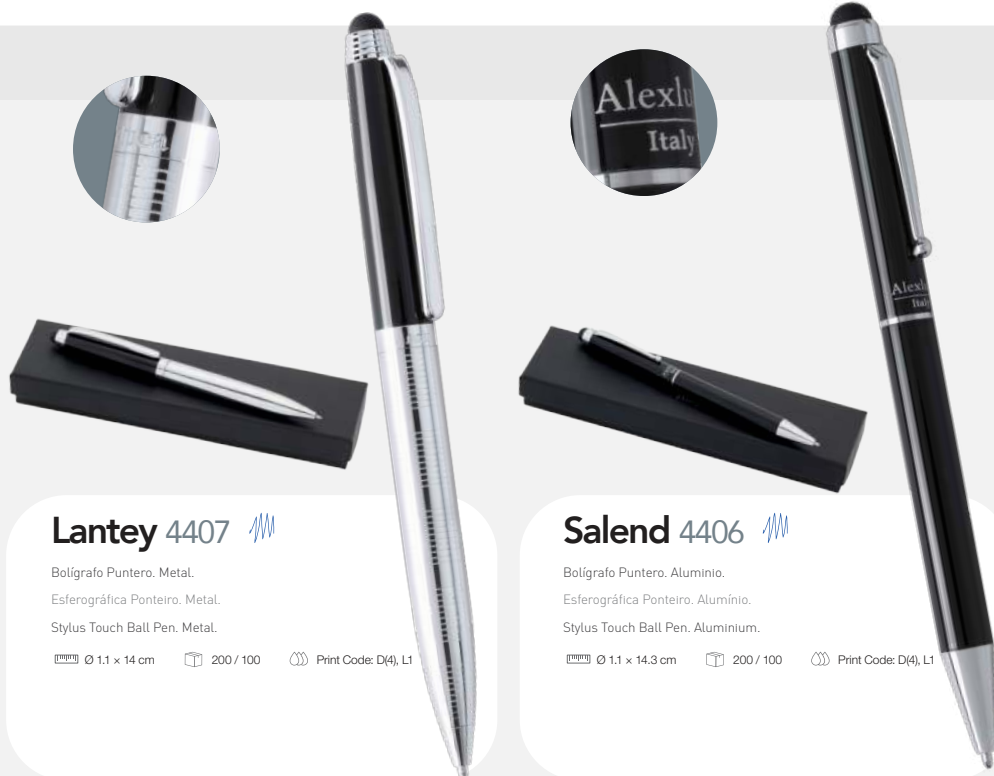

Ø 1.1 x 14 cm 200 / 100 Print Code: L1

Yago 7160

Bolígrafo Puntero. Metal.
 Esferográfica Punteiro. Metal.
 Stylus Touch Ball Pen. Metal.

Ø 1 x 14 cm 200 / 100 Print Code: D(4), L1

The Italian designer Alexluca has earned a place among the leading trend designers by means of well-worked proposals. This new and exclusive collection of gifts has been developed with the most demanding companies in mind. Alexluca brand items always come with an added value of style, elegance and design, guaranteeing the satisfaction of those who receive them.

Alexluca
 Italy

Lantey 4407

Bolígrafo Puntero. Metal.
 Esferográfica Punteiro. Metal.
 Stylus Touch Ball Pen. Metal.

Ø 1.1 x 14 cm 200 / 100 Print Code: D(4), L1

Salend 4406

Bolígrafo Puntero. Aluminio.
 Esferográfica Punteiro. Aluminio.
 Stylus Touch Ball Pen. Aluminium.