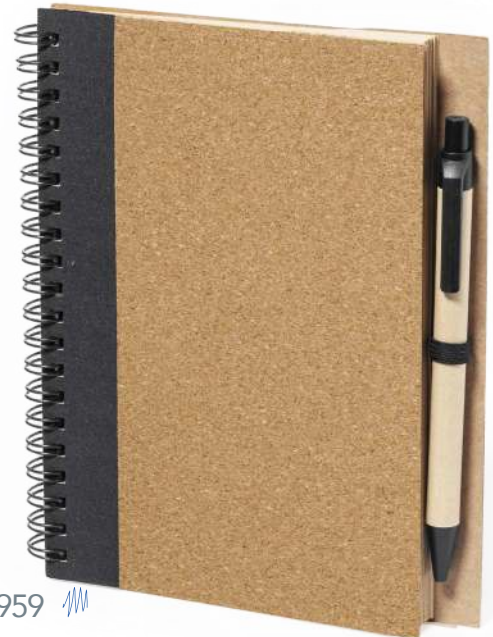

Gienah 20959

Libreta. Corcho. 80 Hojas. Bolígrafo Cartón Reciclado Incluido.

Caderno. Cortiça. 80 Folhas. Esferográfica Cartão Reciclado Incluída.

Notebook. Cork. 80 Sheets. Recycled Cardboard Pen Included.

16.5 x 21 x 1 cm 50 / 25
Print Code: E(4), B(4), N(8)