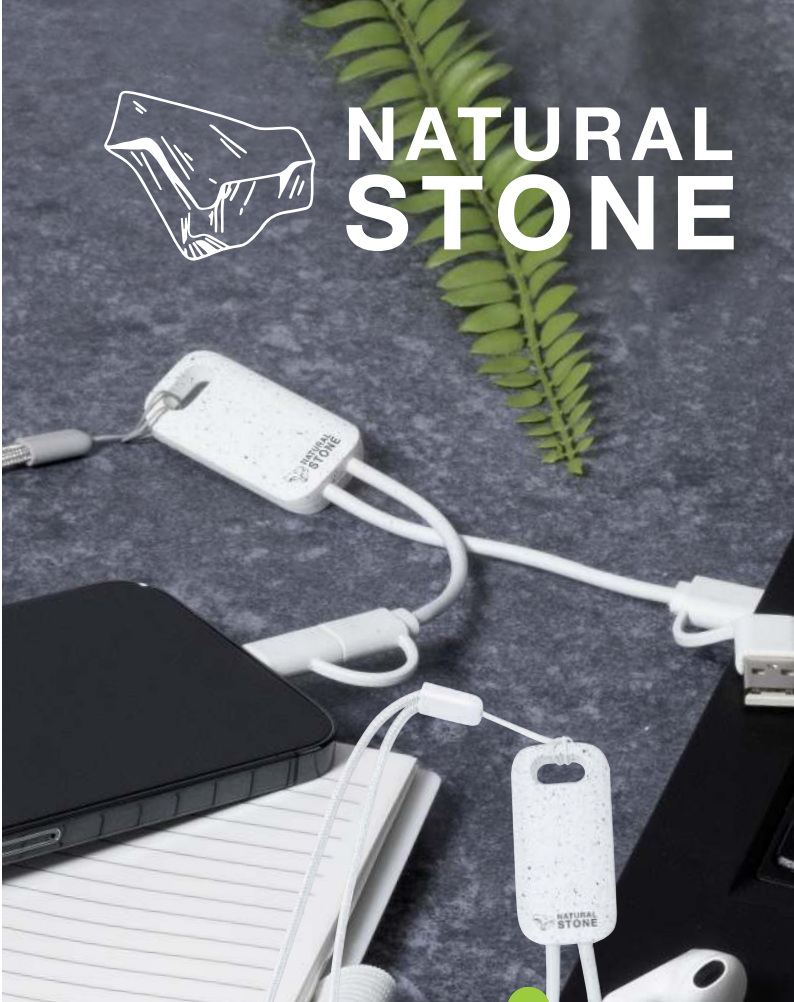

NATURAL STONE

New