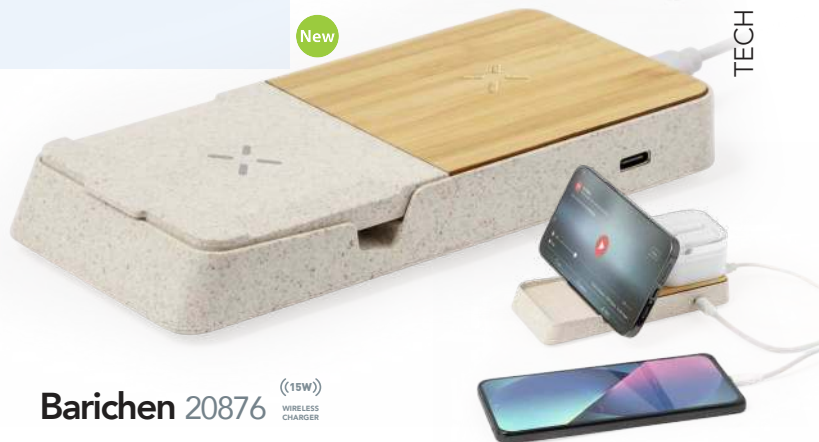

Barichen 20876 ((15W))

WIRELESS CHARGER

Cargador. Caña de Trigo/ ABS/ Bambú. Inalámbrico 15W. Salida Tipo C.

Carregador. Palha de Trigo/ ABS/ Bambu. Sem Fios 15W. Saída Tipo C.

Charger. Wheat Straw/ ABS/ Bamboo. Wireless 15W. Type C Output.

15 x 2.2 x 7 cm 50 / 25 Print Code: E(4), L2, W

LIMITED
edition
EXPERIENCE