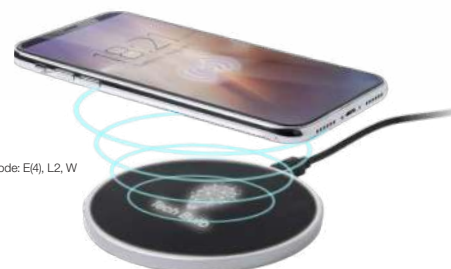

Brizem 6130

Cargador. Luces Led. Inalámbrico 10W.
Carregador. Luces Led. Sem Fios 10W.
Charger. Led Lights. Wireless 10W.

10 x 0.7 cm 100 / 50 Print Code: E(4), L2, W

SPECIAL LASER ENGRAVING WHITE LIGHT LOGO