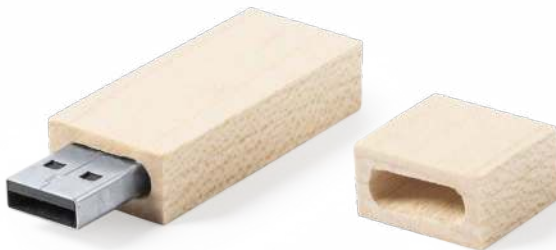

Nokex 16GB 1307

Memoria USB. Madeira.
Memória USB. Madeira.
USB Memory. Wood.

1.9 x 6 x 1 cm 500 / 50 Print Code: D(4), L1, W

16GB