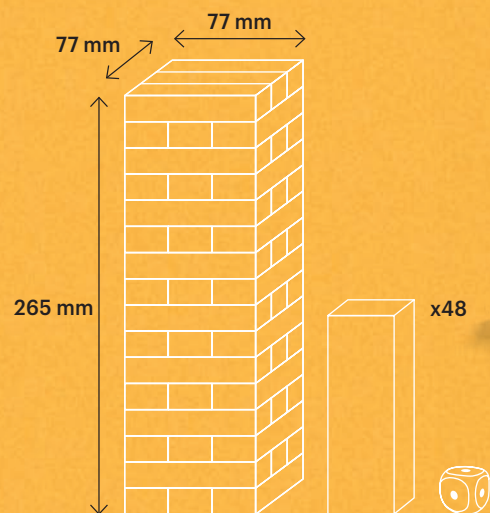

Puzle:
500 x 700 mm

Caja:
205 x 240 x 50 mm

ILLUSTRATED BY

Maria Ester Cantalero

TUMBLING TOWER

2-6
PEOPLE

48
PIECES

CURLING GAME