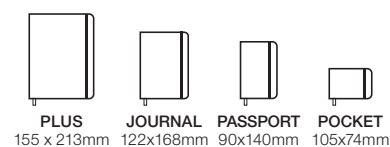

EXPOSITORES GRAN CAPACIDAD

EXPOSITOR AGENDAS COSIDAS

389 x (390 montado x 220 sin cartela) x 335 mm

Ref. MR30629 cast. | MR30630 cat.

Ref. Cast.	Ref. Cat.	Descripción	Tamaño	Uds. Cast.	Uds. Cat.
MR22644	MR22947	Luxor Negro	Plus S/VV	1	1
MR22628	MR22934	Luxor Negro	Plus D/P	1	1
MR33052	MR33314	Luxor Negro	Journal S/V	1	2
MR33042	MR33307	Luxor Negro	Journal D/P	1	2
MR31609	MR31896	Luxor Negro	Passport S/V	1	1
MR31599	MR31857	Luxor Negro	Passport D/P	1	1
MR32036	MR32328	Luxor Negro	Pocket S/V	1	1
MR22645	MR22948	Luxor Rojo	Plus S/VV	1	1
MR22629	MR22935	Luxor Rojo	Plus D/P	1	1
MR33053		Luxor Rojo	Journal S/V	1	
MR33043		Luxor Rojo	Journal D/P	1	
MR22637	MR22941	Chester Negro	Plus S/V	1	1
MR22624	MR22930	Chester Negro	Plus D/P	1	1
MR31606	MR31893	Chester Negro	Passport S/V	1	1
MR32030	MR32323	Chester Negro	Pocket S/V	1	1
MR31607	MR31894	Chester Rosa	Passport S/V	1	1
MR22633	MR22635	Abstract	Plus S/V	1	1
MR22620	MR22926	Abstract	Plus D/P	1	1
MR31603	MR31890	Abstract	Passport S/V	1	1
MR31593	MR31849	Abstract	Passport D/P	1	1
MR22642	MR22946	Sweet Terrazo	Plus S/V	1	1
MR22632	MR22938	Sweet Terrazo	Plus D/P	1	1
MR31611	MR31897	Sweet Terrazo	Passport S/V	1	1
MR31601	MR31888	Sweet Terrazo	Passport D/P	1	1
	MR32330	Sweet Terrazo	Pocket S/V		1
MR22639	MR22943	Constellation	Plus S/V	1	1
MR22626	MR22932	Constellation	Plus D/P	1	1
MR33051		Constellation	Journal S/V	1	
MR33041		Constellation	Journal D/P	1	
MR33059	MR33322	Village	Journal S/V	1	2
MR33049	MR33313	Village	Journal D/P	1	2
MR31612	MR31898	Village	Passport S/V	1	1
MR31602	MR31889	Village	Passport D/P	1	1
MR22634	MR22939	Blue Bloom	Plus S/V	1	1
MR22622	MR22928	Blue Bloom	Plus D/P	1	1
MR31605	MR31892	Blue Bloom	Passport S/V	1	1
MR31595	MR31855	Blue Bloom	Passport D/P	1	1
MR22640	MR22944	Lilly	Plus S/V	1	1
MR22627	MR22933	Lilly	Plus D/P	1	1
MR31608	MR31895	Lilly	Passport S/V	1	1
MR31598	MR31856	Lilly	Passport D/P	1	1
MR22641	MR22945	Spring Dawn	Plus S/V	1	1
MR22631	MR22937	Spring Dawn	Plus D/P	1	1
MR33058	MR33320	Spring Dawn	Journal S/V	1	2
MR33048	MR33308	Spring Dawn	Journal D/P	1	2
MR32037		Spring Dawn	Pocket S/V	1	
MR33050		Acuarela	Journal S/V	1	
MR33040		Acuarela	Journal D/P	1	
MR31604	MR31891	Acuarela	Passport S/V	1	1
MR31594	MR31854	Acuarela	Passport D/P	1	1