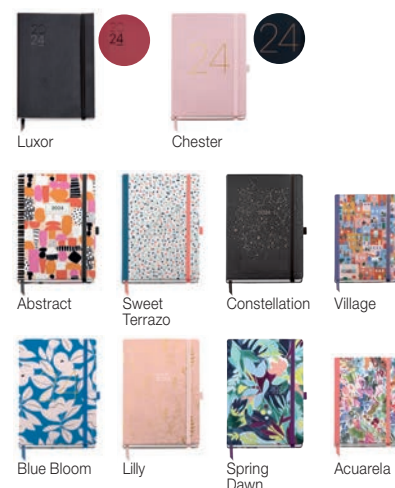

EXPOSITORES GRAN CAPACIDAD

EXPOSITOR AGENDAS COSIDAS

389 x (390 montado x 220 sin cartela) x 335 mm

Ref. MR30629 cast. | MR30630 cat.

Ref. Cast.	Ref. Cat.	Descripción	Tamaño	Uds. Cast.	Uds. Cat.
MR22644	MR22947	Luxor Negro	Plus S/VV	1	1
MR22628	MR22934	Luxor Negro	Plus D/P	1	1
MR33052	MR33314	Luxor Negro	Journal S/V	1	2
MR33042	MR33307	Luxor Negro	Journal D/P	1	2
MR31609	MR31896	Luxor Negro	Passport S/V	1	1
MR31599	MR31857	Luxor Negro	Passport D/P	1	1
MR32036	MR32328	Luxor Negro	Pocket S/V	1	1
MR22645	MR22948	Luxor Rojo	Plus S/VV	1	1
MR22629	MR22935	Luxor Rojo	Plus D/P	1	1
MR33053		Luxor Rojo	Journal S/V	1	
MR33043		Luxor Rojo	Journal D/P	1	
MR22637	MR22941	Chester Negro	Plus S/V	1	1
MR22624	MR22930	Chester Negro	Plus D/P	1	1
MR31606	MR31893	Chester Negro	Passport S/V	1	1
MR32030	MR32323	Chester Negro	Pocket S/V	1	1
MR31607	MR31894	Chester Rosa	Passport S/V	1	1
MR22633	MR22635	Abstract	Plus S/V	1	1
MR22620	MR22926	Abstract	Plus D/P	1	1
MR31603	MR31890	Abstract	Passport S/V	1	1
MR31593	MR31849	Abstract	Passport D/P	1	1
MR22642	MR22946	Sweet Terrazo	Plus S/V	1	1
MR22632	MR22938	Sweet Terrazo	Plus D/P	1	1
MR31611	MR31897	Sweet Terrazo	Passport S/V	1	1
MR31601	MR31888	Sweet Terrazo	Passport D/P	1	1
	MR32330	Sweet Terrazo	Pocket S/V		1
MR22639	MR22943	Constellation	Plus S/V	1	1
MR22626	MR22932	Constellation	Plus D/P	1	1
MR33051		Constellation	Journal S/V	1	
MR33041		Constellation	Journal D/P	1	
MR33059	MR33322	Village	Journal S/V	1	2
MR33049	MR33313	Village	Journal D/P	1	2
MR31612	MR31898	Village	Passport S/V	1	1
MR31602	MR31889	Village	Passport D/P	1	1
MR22634	MR22939	Blue Bloom	Plus S/V	1	1
MR22622	MR22928	Blue Bloom	Plus D/P	1	1
MR31605	MR31892	Blue Bloom	Passport S/V	1	1
MR31595	MR31855	Blue Bloom	Passport D/P	1	1
MR22640	MR22944	Lilly	Plus S/V	1	1
MR22627	MR22933	Lilly	Plus D/P	1	1
MR31608	MR31895	Lilly	Passport S/V	1	1
MR31598	MR31856	Lilly	Passport D/P	1	1
MR22641	MR22945	Spring Dawn	Plus S/V	1	1
MR22631	MR22937	Spring Dawn	Plus D/P	1	1
MR33058	MR33320	Spring Dawn	Journal S/V	1	2
MR33048	MR33308	Spring Dawn	Journal D/P	1	2
MR32037		Spring Dawn	Pocket S/V	1	
MR33050		Acuarela	Journal S/V	1	
MR33040		Acuarela	Journal D/P	1	
MR31604	MR31891	Acuarela	Passport S/V	1	1
MR31594	MR31854	Acuarela	Passport D/P	1	1