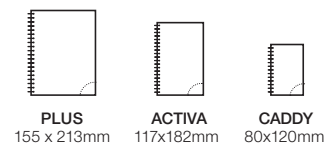

49 uds. 49 uds.

EXPOSITOR AGENDAS ESPIRAL

389 x (390 montado x 220 sin cartela) x 335 mm

Ref. MR30627 cast. | MR30628 cat.

Ref. Cast.	Ref. Cat.	Descripción	Tamaño	Uds. Cast.	Uds. Cat.
MR34129	MR34423	City Negro	Plus S/V	1	1
MR34125	MR34419	City Negro	Plus D/P	1	1
MR38511	MR38806	City Negro	Activa S/V	1	1
MR38508	MR38804	City Negro	Activa D/P	1	2
MR39126	MR39426	City Negro	Caddy S/V	2	1
MR39124	MR39424	City Negro	Caddy D/P	1	1
MR38510		City Marino	Activa D/P	1	
MR34130	MR34424	City Rojo	Plus S/V	1	1
MR34126	MR34420	City Rojo	Plus D/P	1	1
MR38512	MR38807	City Rojo	Activa S/V	1	1
MR38509	MR38805	City Rojo	Activa D/P	1	1
MR39125	MR39425	City Rojo	Caddy D/P	1	1
	MR34433	Calm Grafito	Plus S/V		2
MR34133		Calm Grafito	Plus D/P	1	
MR21028	MR21325	Calm Grafito	Activa S/V	1	1
MR21014		Calm Grafito	Activa D/P	1	
	MR34435	Calm Arena	Plus S/V		1
MR34135		Calm Arena	Plus D/P	1	
	MR21326	Calm Arena	Activa S/V		1
MR21015		Calm Arena	Activa D/P	1	
MR34144	MR34434	Calm Ocean	Plus S/V	1	1
MR34142	MR34432	Calm Aqua	Plus S/V	1	1
MR34155	MR34445	Reciclado Negro	Plus S/V	1	1
MR34152	MR34442	Reciclado Negro	Plus D/P	1	1
MR34156	MR34446	Reciclado Azul	Plus S/V	1	1
MR34157	MR34447	Reciclado Amarillo	Plus S/V	1	1
MR34154	MR34444	Reciclado Amarillo	Plus D/P	1	
MR34150	MR34440	Polka Dots	Plus S/V	1	1
MR34140	MR34430	Polka Dots	Plus D/P	1	
MR39134	MR39434	Polka Dots	Caddy S/V	1	1
MR34146	MR34436	Minidots	Plus S/V	1	1
MR38519	MR38812	Minidots	Activa S/V	1	1
MR34141	MR34431	Sweet Home	Plus D/P	1	1
MR38522	MR38815	Geometric	Activa S/V	1	2
MR38517	MR38811	Geometric	Activa D/P	1	1
MR39132	MR39432	Geometric	Caddy S/V	1	1
MR34138	MR34428	Fantasy Garden	Plus D/P	1	
MR38521		Fantasy Garden	Activa S/V	1	
MR38516	MR38810	Fantasy Garden	Activa D/P	1	2
MR34149	MR34439	Leaves	Plus S/V	1	1
MR34139	MR34429	Leaves	Plus D/P	1	1
MR39129	MR39429	Leaves	Caddy D/P	1	1
MR34147	MR34437	Daisy Summer	Plus S/V	1	1
MR34137	MR34427	Daisy Summer	Plus D/P	1	
MR38520	MR38813	Daisy Summer	Activa S/V	1	2
	MR38809	Daisy Summer	Activa D/P		1
MR38523		Romantic Blues	Activa S/V	1	
MR38518		Romantic Blues	Activa D/P	1	
MR39131	MR39431	Romantic Blues	Caddy D/P	1	1
				46 uds.	46 uds.