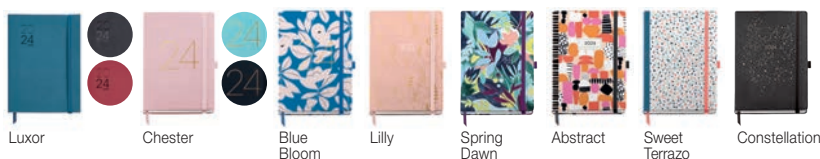

ACTIVA ESPIRAL (117 x 182 mm)
170 x 200 x 315 mm

Ref. **MR38600** cast. | **MR38900** cat.

Ref. Cast.	Ref. Cat.	Descripción	Uds. Cast.	Uds. Cat.
MR22628	MR22934	Luxor Negro D/P	1	1
MR22646	MR22949	Luxor Azul S/VV	1	1
MR22645	MR22948	Luxor Rojo S/VV	1	1
MR22625	MR22931	Chester Rosa D/P	1	1
MR22636	MR22940	Chester Aguamarina S/V	1	1
MR22637	MR22941	Chester Negro S/V	1	1
MR22634	MR22939	Blue Bloom S/V	1	1
MR22640	MR22944	Lilly S/V	1	1
MR22631	MR22937	Spring Dawn D/P	1	1
MR22633	MR22946	Abstract S/V	1	1
MR22642	MR22635	Sweet Terrazo S/V	1	1
MR22626	MR22932	Constellation D/P	1	1

12 uds. 12 uds.