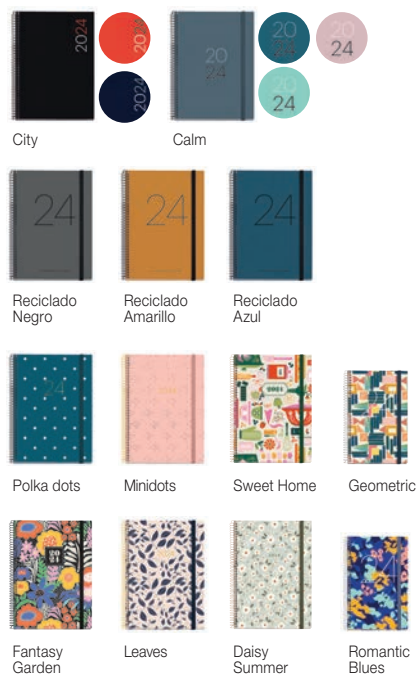

49 uds. 49 uds.

EXPOSITOR AGENDAS ESPIRAL

389 x (390 montado x 220 sin cartela) x 335 mm

Ref. MR30627 cast. | MR30628 cat.

Ref. Cast.	Ref. Cat.	Descripción	Tamaño	Uds. Cast.	Uds. Cat.
MR34129	MR34423	City Negro	Plus S/V	1	1
MR34125	MR34419	City Negro	Plus D/P	1	1
MR38511	MR38806	City Negro	Activa S/V	1	1
MR38508	MR38804	City Negro	Activa D/P	1	2
MR39126	MR39426	City Negro	Caddy S/V	2	1
MR39124	MR39424	City Negro	Caddy D/P	1	1
MR38510		City Marino	Activa D/P	1	
MR34130	MR34424	City Rojo	Plus S/V	1	1
MR34126	MR34420	City Rojo	Plus D/P	1	1
MR38512	MR38807	City Rojo	Activa S/V	1	1
MR38509	MR38805	City Rojo	Activa D/P	1	1
MR39125	MR39425	City Rojo	Caddy D/P	1	1
	MR34433	Calm Grafito	Plus S/V		2
MR34133		Calm Grafito	Plus D/P	1	
MR21028	MR21325	Calm Grafito	Activa S/V	1	1
MR21014		Calm Grafito	Activa D/P	1	
	MR34435	Calm Arena	Plus S/V		1
MR34135		Calm Arena	Plus D/P	1	
	MR21326	Calm Arena	Activa S/V		1
MR21015		Calm Arena	Activa D/P	1	
MR34144	MR34434	Calm Ocean	Plus S/V	1	1
MR34142	MR34432	Calm Aqua	Plus S/V	1	1
MR34155	MR34445	Reciclado Negro	Plus S/V	1	1
MR34152	MR34442	Reciclado Negro	Plus D/P	1	1
MR34156	MR34446	Reciclado Azul	Plus S/V	1	1
MR34157	MR34447	Reciclado Amarillo	Plus S/V	1	1
MR34154	MR34444	Reciclado Amarillo	Plus D/P	1	
MR34150	MR34440	Polka Dots	Plus S/V	1	1
MR34140	MR34430	Polka Dots	Plus D/P	1	
MR39134	MR39434	Polka Dots	Caddy S/V	1	1
MR34146	MR34436	Minidots	Plus S/V	1	1
MR38519	MR38812	Minidots	Activa S/V	1	1
MR34141	MR34431	Sweet Home	Plus D/P	1	1
MR38522	MR38815	Geometric	Activa S/V	1	2
MR38517	MR38811	Geometric	Activa D/P	1	1
MR39132	MR39432	Geometric	Caddy S/V	1	1
MR34138	MR34428	Fantasy Garden	Plus D/P	1	
MR38521		Fantasy Garden	Activa S/V	1	
MR38516	MR38810	Fantasy Garden	Activa D/P	1	2
MR34149	MR34439	Leaves	Plus S/V	1	1
MR34139	MR34429	Leaves	Plus D/P	1	1
MR39129	MR39429	Leaves	Caddy D/P	1	1
MR34147	MR34437	Daisy Summer	Plus S/V	1	1
MR34137	MR34427	Daisy Summer	Plus D/P	1	
MR38520	MR38813	Daisy Summer	Activa S/V	1	2
	MR38809	Daisy Summer	Activa D/P		1
MR38523		Romantic Blues	Activa S/V	1	
MR38518		Romantic Blues	Activa D/P	1	
MR39131	MR39431	Romantic Blues	Caddy D/P	1	1
				46 uds.	46 uds.