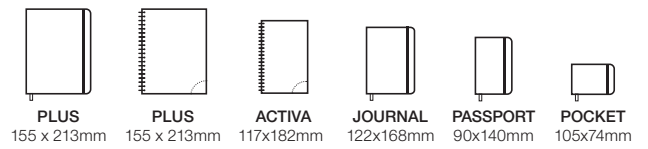

JOURNAL COSIDA (122 x 168 mm)
260 x 175 x 155 mm
Ref. MR33125 cast. | MR33425 cat.

Ref. Cast.	Ref. Cat.	Descripción	Uds. Cast.	Uds. Cat.
MR33052	MR33314	Luxor Negro S/V	1	3
MR33042	MR33307	Luxor Negro D/P	1	3
MR33053		Luxor Rojo S/V	1	
MR33043		Luxor Rojo D/P	1	
MR33046		Pastel Rosa D/P	1	
MR33047		Pastel Verde D/P	1	
MR33054		Pastel Azul S/V	1	
MR33055		Pastel Lila S/V	1	
MR33058	MR33320	Spring Dawn S/V	1	3
MR33048	MR33308	Spring Dawn D/P	1	2
MR33050		Acuarela S/V	1	
MR33040		Acuarela D/P	1	
MR33051		Constellation S/V	1	
MR33041		Constellation D/P	1	
MR33059	MR33322	Village S/V	1	2
MR33049	MR33313	Village D/P	1	3
			16 uds.	16 uds.