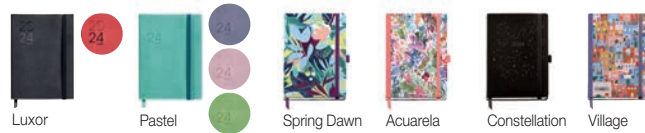

Ref. Cast.	Ref. Cat.	Descripción	Uds. Cast.	Uds. Cat.
MR33052	MR33314	Luxor Negro S/V	1	3
MR33042	MR33307	Luxor Negro D/P	1	3
MR33053		Luxor Rojo S/V	1	
MR33043		Luxor Rojo D/P	1	
MR33046		Pastel Rosa D/P	1	
MR33047		Pastel Verde D/P	1	
MR33054		Pastel Azul S/V	1	
MR33055		Pastel Lila S/V	1	
MR33058	MR33320	Spring Dawn S/V	1	3
MR33048	MR33308	Spring Dawn D/P	1	2
MR33050		Acuarela S/V	1	
MR33040		Acuarela D/P	1	
MR33051		Constellation S/V	1	
MR33041		Constellation D/P	1	
MR33059	MR33322	Village S/V	1	2
MR33049	MR33313	Village D/P	1	3
			16 uds.	16 uds.

PASSPORT COSIDA (90 x 140 mm)
195 x 145 x 115 mm
Ref. MR31699 cast. | MR31999 cat.