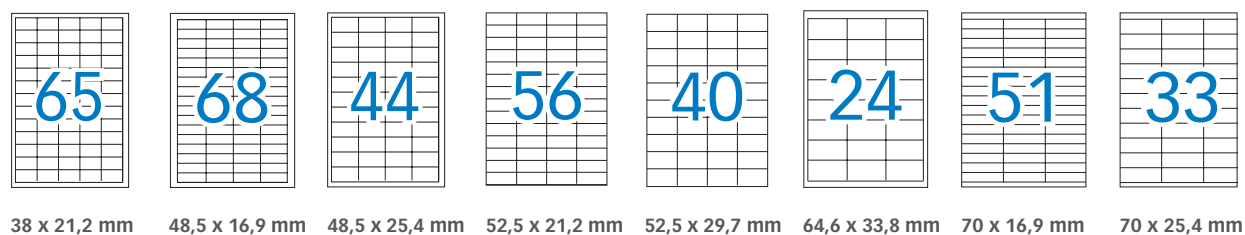

Cantos rectos