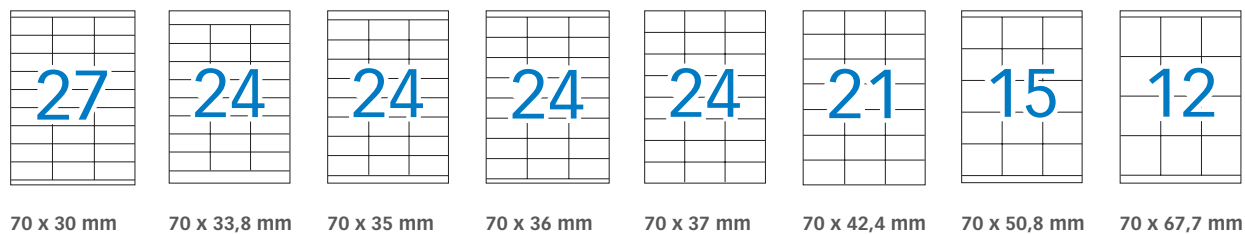

500h	Ref. 01776 32.500 etiquetas UV 1 · ER 2	Ref. 10557 34.000 etiquetas UV 1 · ER 2	Ref. 10558 22.000 etiquetas UV 1 · ER 2	Ref. 01777 28.000 etiquetas UV 1 · ER 2	Ref. 01778 20.000 etiquetas UV 1 · ER 2	Ref. 01781 12.000 etiquetas UV 1 · ER 2	Ref. 10559 16.500 etiquetas UV 1 · ER 2	
100h	Ref. 01283 6.500 etiquetas UV 1 · ER 5	Ref. 01282 6.800 etiquetas UV 1 · ER 5	Ref. 01285 4.400 etiquetas UV 1 · ER 5	Ref. 01284 5.600 etiquetas UV 1 · ER 5	Ref. 01286 4.000 etiquetas UV 1 · ER 5	Ref. 01263 2.400 etiquetas UV 1 · ER 5	Ref. 01294 5.100 etiquetas UV 1 · ER 5	Ref. 01270 3.300 etiquetas UV 1 · ER 5

25h	Ref. 01209 1.625 etiquetas UV 1 · ER 35							
10h	Ref. 12926 650 etiquetas UV 1 · ER 70	Ref. 12925 440 etiquetas UV 1 · ER 70					Ref. 12924 330 etiquetas UV 1 · ER 70	

500h	Ref. 10560 13.500 etiquetas UV 1 · ER 2	Ref. 01782 12.000 etiquetas UV 1 · ER 2	Ref. 01783 12.000 etiquetas UV 1 · ER 2	Ref. 01779 10.500 etiquetas UV 1 · ER 2				
100h	Ref. 01271 2.700 etiquetas UV 1 · ER 5	Ref. 01293 2.400 etiquetas UV 1 · ER 5	Ref. 01272 2.400 etiquetas UV 1 · ER 5	Ref. 01298 2.400 etiquetas UV 1 · ER 5	Ref. 01273 2.400 etiquetas UV 1 · ER 5	Ref. 01276 2.100 etiquetas UV 1 · ER 5	Ref. 01295 1.500 etiquetas UV 1 · ER 5	Ref. 01290 1.200 etiquetas UV 1 · ER 5

25h					Ref. 01212 600 etiquetas UV 1 · ER 35		
10h					Ref. 12923 240 etiquetas UV 1 · ER 70